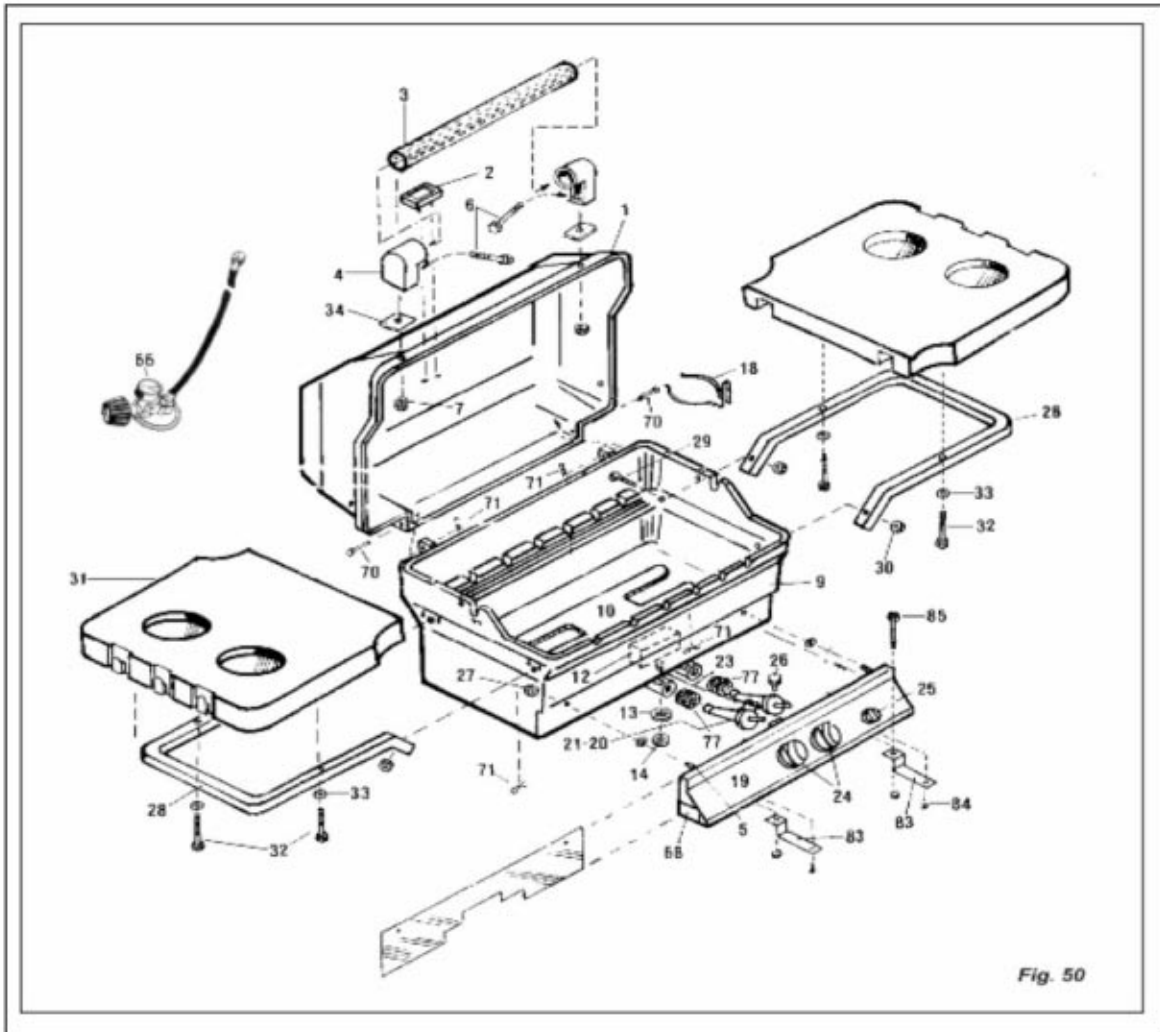

Parts Information