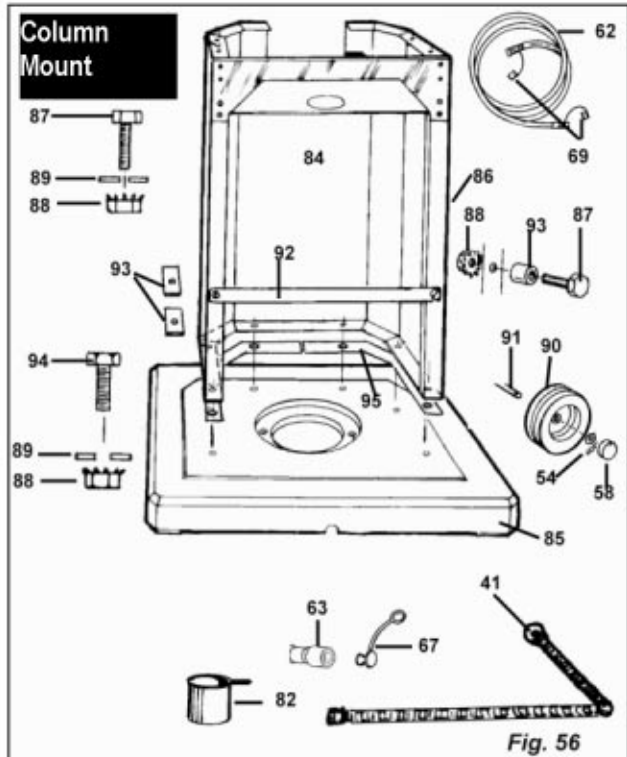

Item	Qty.	Part #	Part #	Description
50	1	GG-LSR3	HH-LSR3	Lower Frame Shelf
52	2	GG-LL2	GG-LL2	Long Leg
53	1	GG-SL2B	GG-SL2B	Short Back Leg
53A	1	GGSL2F	GGSL2F	Short Front Leg
54	2	GG-AWP	GG-AWP	Axle Hitch Pins
55	11	GG-M5	GG-M5	1/4-20 x 1 1/2" Rd. Hd. Sltd. Screw
39	15	GG-M4	GG-M4	1/4-20 Kep Nut
56	2	GG-WL	GG-WL	8" Rubber Wheel
57	1	GG-M23	GG-M23	Axle Washer
58	2	GG-HC	GG-HC	Plastic Hub Cap
59	1	GG-Ring	GG-Ring	LP Tank Holder Ring
60	1	GG-M9	GG-M9	1/4-20 Thumb Screw
47	1	GG-M8	GG-M8	3/4" S.S. Hex Bolts
62	1	AW-ASCPL2	AW-ASCPL2	12' Hose (Nat. Gas)
63	1	AWSCPL3	AWSCPL3	Brass Quick-Disconnect (Nat Gas)
64	1	GG-HRC	GG-HRC	Hose Retaining Ring
65	1	GG-M24	GG-M24	1/4 - 20 x 1/2" Rd. Hd. Sltd. Screw
7	1	GG-M13	GG-M13	10-24 Hex Kep Nut
67	1	AW-ASCPL5	AW-ASCPL5	Quick-Disconnect Dust Plug (Nat. Gas)
69	2	AW-ASCPL4	AW-ASCPL4	DustCap (Nat. Gas)
74	1	**	HH-M28	1/4 - 20 x 3/4" Rd. Hd. Sltd. Screw
82	1	GG-GC	GG-GC	Grease Cup
83	1	GGAXLP	GGAXLP	Axle

Parts Information

Stainless Steel and Aluminum Column Mount (Nat. & LP)

Item	Qty.	Description
84	1	Stainless Steel Front Panel
85	1	Cast Aluminum Base
86	1	Stainless Steel or Aluminum Column
87	1	Heat Shield
82	1	Stainless Grease Cup
87	4	1/4"-20x1 1/4" S.S. Hex Head Bolt
88	12	1/4"-20 S.S. Kep Nuts
89	10	1/4"-S.S. Flat Washers
90	1	6" Wheels (Cart Only)
91	1	Axle (Cart Only)
92	1	Tank Lock Bar
93	4	Rectangular Washers
94	8	1/4"-20 x 3/4" S.S. Hex Head Bolt
95	1	2-Piece Gasket (Stainless Steel Column)
41	1	28" S.S. Tubing (Nat. Gas Patio Base)
54	2	Hitch Pins
58	2	Plastic Hub Caps
62	1	12' Hose (Included With Portable Nat. Gas Carts)
63	1	Brass Quick-Disconnect (Portable Nat. Gas Carts)
67	1	Quick-Disconnect Dust Cap (Portable Nat. Gas Carts)
69	2	Dust Cap (Portable Nat. Gas Carts)
Not Shown	2	Aluminum Reinforcing Bars (Aluminum Column Only)