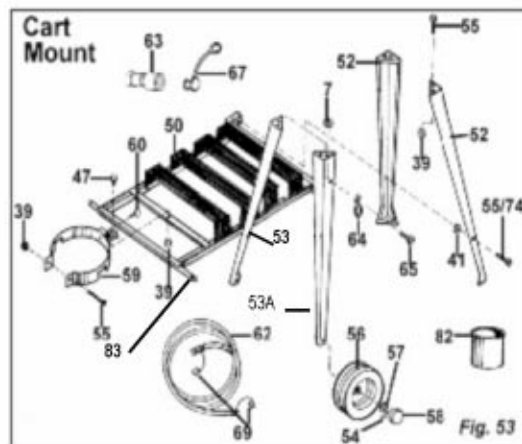

Parts Information

TJK LID AND UPPER SIDE
SHELF PARTS
IDENTIFICATION

Parts Information

JCP3, JCN3, WCP3 & WCN3 DURO CAST CART (Nat. and LP Gas) JCP3 and JCN3 (Fits JNR4 Grill Heads)

WCP3 and WCN3 (Fits WNK4, WRG4, WHRG4, TJK2, TRG2 and THRG2 Grill Heads)

Item	Qty.	Part #	Part #	Description
50	1	GG-LSR3	HH-LSR3	Lower Frame Shelf
52	2	GG-LL2	GG-LL2	Long Leg
53	1	GG-SL2B	GG-SL2B	Short Back Leg
53A	1	GGSL2F	GGSL2F	Short Front Leg
54	2	GG-AWP	GG-AWP	Axle Hitch Pins
55	11	GG-M5	GG-M5	1/4-20 x 1 1/2" Rd. Hd. Sltd. Screw
39	15	GG-M4	GG-M4	1/4-20 Kep Nut
56	2	GG-WL	GG-WL	8" Rubber Wheel
57	1	GG-M23	GG-M23	Axle Washer
58	2	GG-HC	GG-HC	Plastic Hub Cap
59	1	GG-Ring	GG-Ring	LP Tank Holder Ring
60	1	GG-M9	GG-M9	1/4-20 Thumb Screw
47	1	GG-M8	GG-M8	3/4" S.S. Hex Bolts
62	1	AW-ASCPL2	AW-ASCPL2	12' Hose (Nat. Gas)
63	1	AWSCPL3	AWSCPL3	Brass Quick-Disconnect (Nat Gas)
64	1	GG-HRC	GG-HRC	Hose Retaining Ring
65	1	GG-M24	GG-M24	1/4 - 20 x 1/2" Rd. Hd. Sltd. Screw
7	1	GG-M13	GG-M13	10-24 Hex Kep Nut
67	1	AW-ASCPL5	AW-ASCPL5	Quick-Disconnect Dust Plug (Nat. Gas)
69	2	AW-ASCPL4	AW-ASCPL4	DustCap (Nat. Gas)
74	1	**	HH-M28	1/4 - 20 x 3/4" Rd. Hd. Sltd. Screw
82	1	GG-GC	GG-GC	Grease Cup
83	1	GGAXLP	GGAXLP	Axle

MPB Deck/Patio Mount (Nat. & LP) (Fits All Grill Heads)

Item	Qty.	Part #	Description
41	1	GG-CT-SS	28" SS Tubing
46	1	GG-P2	2' Post
45	1	GG-APB	Patio Base
48	1	GG-Clip	Tube Clip
75	1	GG-ADC	Post Access Door
82	1	GG-GC	Stainless Steel Grease Cup
39	7	GG-M4	1/4-20 Kep Nut
40	7	GG-M8	1/4-20 x 1/2" Hex Head Bolt
47	4		1/4" Flat Washer
49	1	GG-M15	8-32 x 1/2" Self Taping Screw