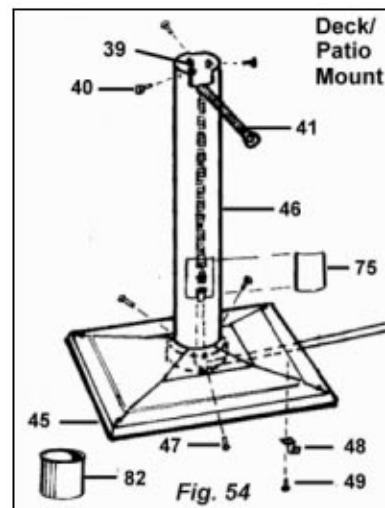

MPB Deck/Patio Mount (Nat. & LP) (Fits All Grill Heads)

Item	Qty.	Part #	Description
41	1	GG-CT-SS	28" SS Tubing
46	1	GG-P2	2' Post
45	1	GG-APB	Patio Base
48	1	GG-Clip	Tube Clip
75	1	GG-ADC	Post Access Door
82	1	GG-GC	Stainless Steel Grease Cup
39	7	GG-M4	1/4-20 Kep Nut
40	7	GG-M8	1/4-20 x 1/2" Hex Head Bolt
47	4		1/4" Flat Washer
49	1	GG-M15	8-32 x 1/2" Self Taping Screw