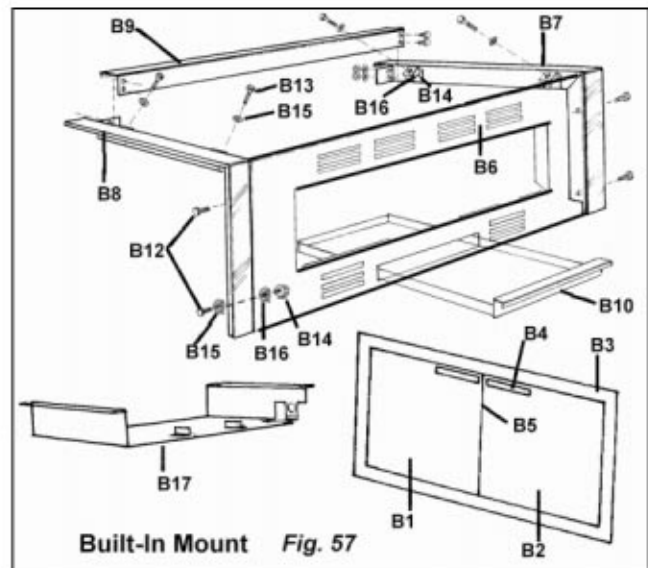

Fig. 56

NMS-GS, NMS2-GS Enclosure Sleeve and NMS-DS Door Set NMS-GS (Fits WNK4 and TJK2) NMS2-GS (Fits WRG4, WHRG4, TRG2 and THRG2)

GRILL HEAD ENCLOSURE SLEEVE

Item	Qty.	Description
B6	1	Front Face Plate
B7	1	Right Side "L" Bracket
B8	1	Left Side "L" Bracket
B9	1	Rear Support Bracket
B10	1	Grease Tray
B12	12	1/4"-20 x 3/4" Hex Head Bolt
B13	4	1/4"-20x1 1/4" Hex Head Bolt
B14	4	1/4"-20 Nut
B15	4	1/4"-20 Flat Washer
B16	16	1/4"-20 Lock Washer
B17	1	Heat Shield

DOOR SET

B1	1	Left Hand Door
B2	1	Right Hand Door
B3	1	Door Set Frame
B4	1	Door Handles
B5	1	Magnetic Catches

Built-In Mount Fig. 57

SearMagic Warming Rack & Cooking Grids

Item	Qty.	Part #	Description
78	3	GG-Grid-S	SearMagic Grids (WNK & TJK)
79	2	HH-Grid-S	SearMagic Grids (JNR)
80	1	GG-TS-S	All Purpose Warming Rack