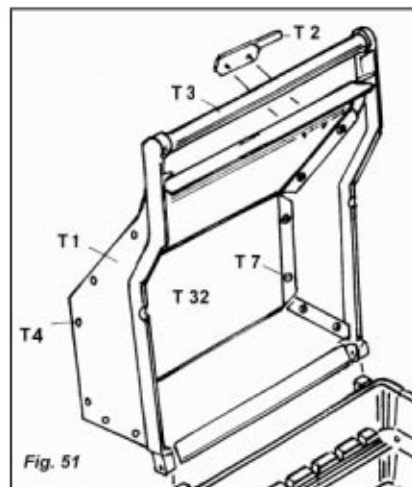

TJK LID AND UPPER SIDE
SHELF PARTS
IDENTIFICATION