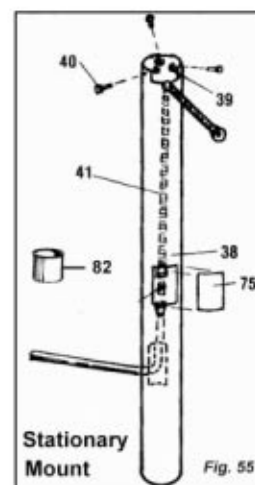

MPP Stationary Mount/In-Ground Installation (Nat. & LP) (Fits All Grill Heads)

Item	Qty.	Part #	Description
38	1	GG-P4	4' Post
75	1	GG-ADC	Post Access Door
41	1	GG-CT-SS	28" SS Tubing
82	1	GG-GC	Stainless Steel Grease Cup
39	3	GG-M4	1/4-20 Kep Nut
40	3	GG-M8	1/4-20 x 1/2" Hex Head Bolt