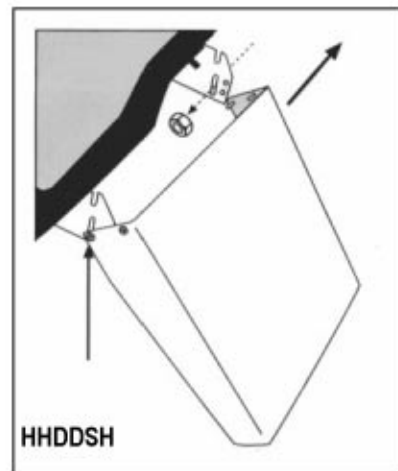

TJK LID AND UPPER SIDE
SHELF PARTS
IDENTIFICATION